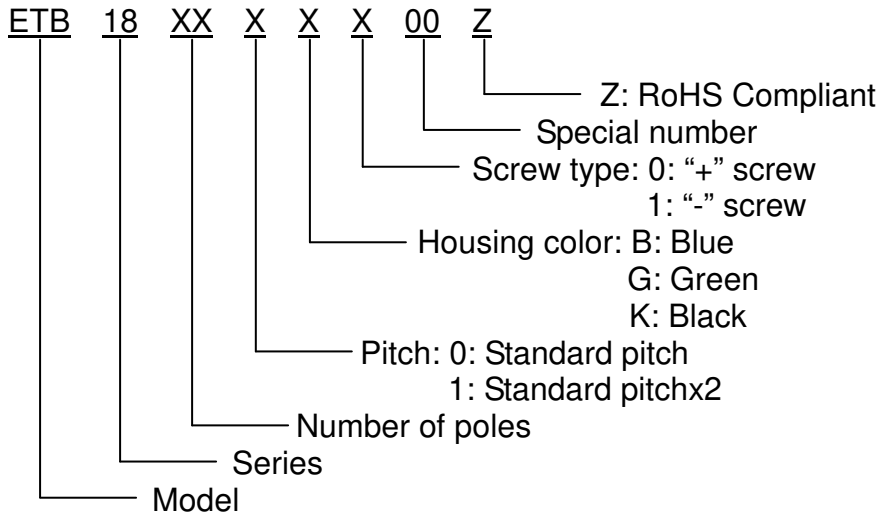

PART NUMBERING SYSTEM