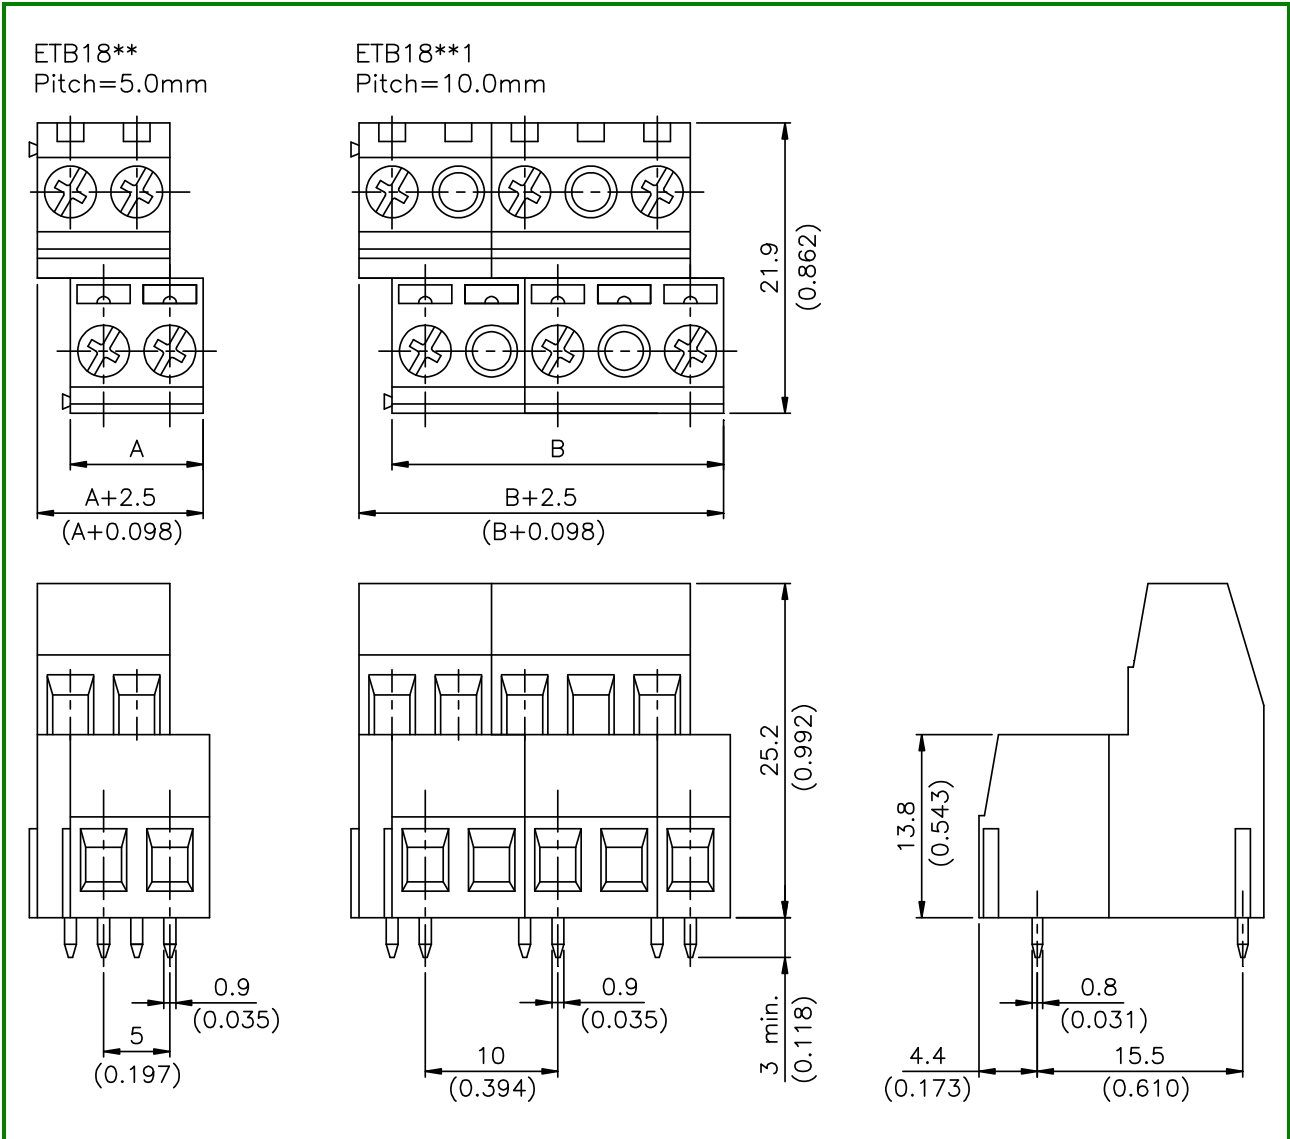

EUROSTYLE P.C.B. TERMINAL BLOCK - ETB18 SERIES

DRAWING

POLE DIM.	4	6	8	10	12	14	16	18	20	22	24	26
A	10 (0.394)	15 (0.591)	20 (0.787)	25 (0.984)	30 (1.181)	35 (1.378)	40 (1.575)	45 (1.772)	50 (1.969)	55 (2.165)	60 (2.362)	65 (2.559)
B	15 (0.591)	25 (0.984)	35 (1.378)	45 (1.772)	55 (2.165)	65 (2.559)	75 (2.953)	85 (3.346)	95 (3.740)	105 (4.134)	115 (4.528)	
POLE DIM.	28	30	32	34	36	38	40	42	44	46	48	
A	70 (2.756)	75 (2.953)	80 (3.150)	85 (3.346)	90 (3.543)	95 (3.740)	100 (3.937)	105 (4.134)	110 (4.331)	115 (4.528)	120 (4.724)